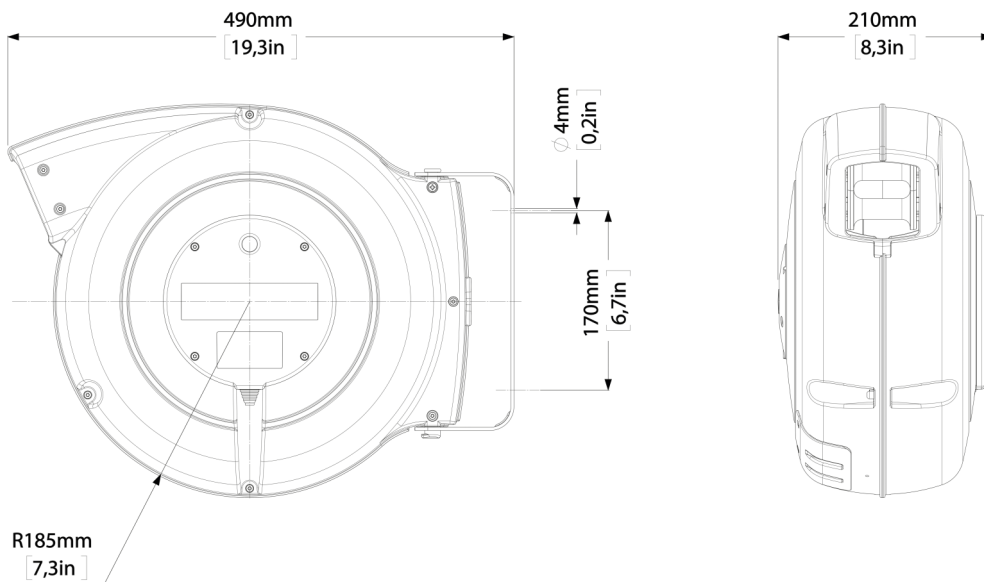

## ART. 805/8

Hose length (m)  
**16**

Hose internal diameter (mm)  
**8 mm (5/16")**

Tube type  
**KPU**

Maximum pressure  
**15 bar**

### TECHNICAL DATA

| Article      | Hose internal diameter (mm) | Hose length (m) | Cut length (m) | Maximum pressure | End fitting | Temperature  | Incoming connection | Tube type | Color  | Tube colour | Fluid type  |
|--------------|-----------------------------|-----------------|----------------|------------------|-------------|--------------|---------------------|-----------|--------|-------------|-------------|
| <b>805/8</b> | 8 mm (5/16")                | 16              | 1.5            | 15 bar           | 1/4" M BSP  | -5 °C/+50 °C | NO                  | KPU       | Yellow | BLUE        | Air - Water |

## OVERALL DIMENSIONS